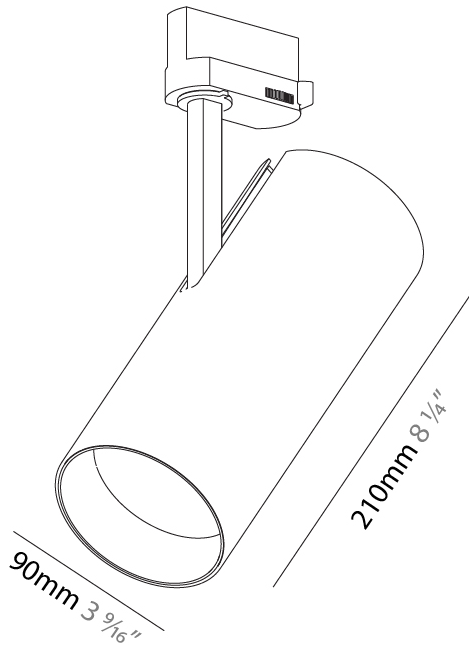

GENERAL

Series: Imagine
Subseries: Imagine 90
Brand: Prolicht
Division: Architectural
Mounting Type: Track
Mounting Location: Ceiling

PHYSICAL

Shape: Cylinder
Diameter (mm): 90
Diameter (in): 3 ⁹/₁₆
Height (mm): 210
Height (in): 8 ¹/₄
Max. Overall Height (mm): 230
Max. Overall Height (in): 9 ¹/₁₆
Light Distribution: Adjustable / Direct
Weight (kg): 0.886
Weight (lbs): 1.95
Fixture Finish: SSR / BKV / CWI / CRY / HAB / LAG / UFT / ITA / RUA / RUR / MIC / FTG / MYG / TWT / LOD / PUS / FRO / FUP / KIA / POP / BLS / SPG / MEY / GOH / GUM / CHC / COM / ABZ / JAG / OBR / MOS / ROR
Fixture Material: Aluminum Die Cast

ELECTRICAL

Lamp Type: LED (Zhaga Standard)
Input Wattage (W): 28
Total Output Wattage (W): 26
Dimming: Tri-Mode (Non-Dimming and Phase Dimming (120Vac only) and 0-10V Dimming)
Driver Included: Yes
Driver Location: Integrated
Driver Type: Constant Current - Universal
Driver Class: Class 2
Input Voltage (V): 120 - 277
Constant Current (MA): 700

LED

Number of LEDs: 1
Color Temperature (°K): 2700 / 3000 / 3500 / 4000
Max. Delivered Lumen (lm): 1917 / 1995 / 2114 / 2157
Nominal Lumen (lm): 2909 / 3028 / 3208 / 3273
CRI: >90 CRI
Lamp Life (hrs): 50000

OPTICAL

Reflector: 6 / 14 / 32

RATINGS AND CERTIFICATIONS

Certified By: Certified for North American Standards
IP rating: IP20