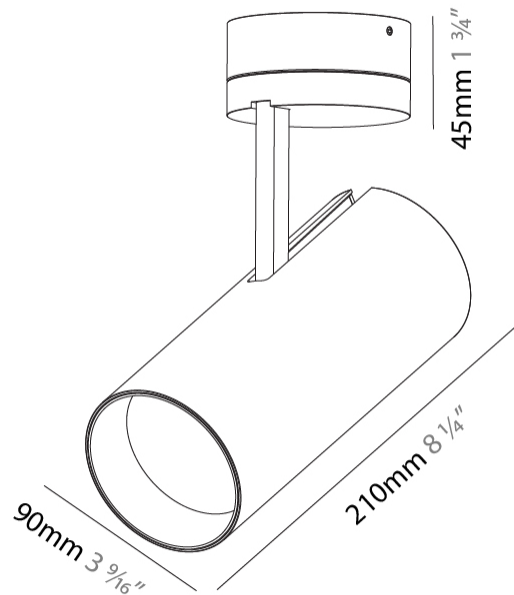

GENERAL

Series: Imagine
Subseries: Imagine 90
Brand: Prolicht
Division: Architectural
Mounting Type: Surface
Mounting Location: Ceiling
Subcategory: Spots

PHYSICAL

Shape: Cylinder
Diameter (mm): 90
Diameter (in): 3 5/16
Height (mm): 210
Height (in): 8 1/4
Max. Overall Height (mm): 255
Max. Overall Height (in): 10 1/16
Light Distribution: Adjustable / Direct
Weight (kg): 1.184
Weight (lbs): 2.60
Fixture Finish: SSR / BKV / CWI / CRY / HAB / LAG / UFT / ITA / RUA / RUR / MIC / FTG / MYG / TWT / LOD / PUS / FRO / FUP / KIA / POP / BLS / SPG / MEY / GOH / GUM / CHC / COM / ABZ / JAG / OBR / MOS / ROR
Fixture Material: Aluminum Die Cast

ELECTRICAL

Lamp Type: LED (Zhaga Standard)
Input Wattage (W): 28.6
Total Output Wattage (W): 26
Dimming: Tri-Mode (Non-Dimming and Phase Dimming (120Vac only) and 0-10V Dimming)
Driver Included: Yes
Driver Location: Integrated
Driver Type: Constant Current - Universal
Driver Class: Class 2
Input Voltage (V): 120 - 277
Constant Current (MA): 700

LED

Number of LEDs: 1
Color Temperature (°K): 2700 / 3000 / 3500 / 4000
Max. Delivered Lumen (lm): 2210 / 2270 / 2391 / 2440
CRI: >90 CRI
Lamp Life (hrs): 50000

OPTICAL

Reflector°: 18 / 26 / 40
Adjustability: Rotational 350°; Tilt 90°

RATINGS AND CERTIFICATIONS

Certified By: Certified for North American Standards
IP rating: IP20